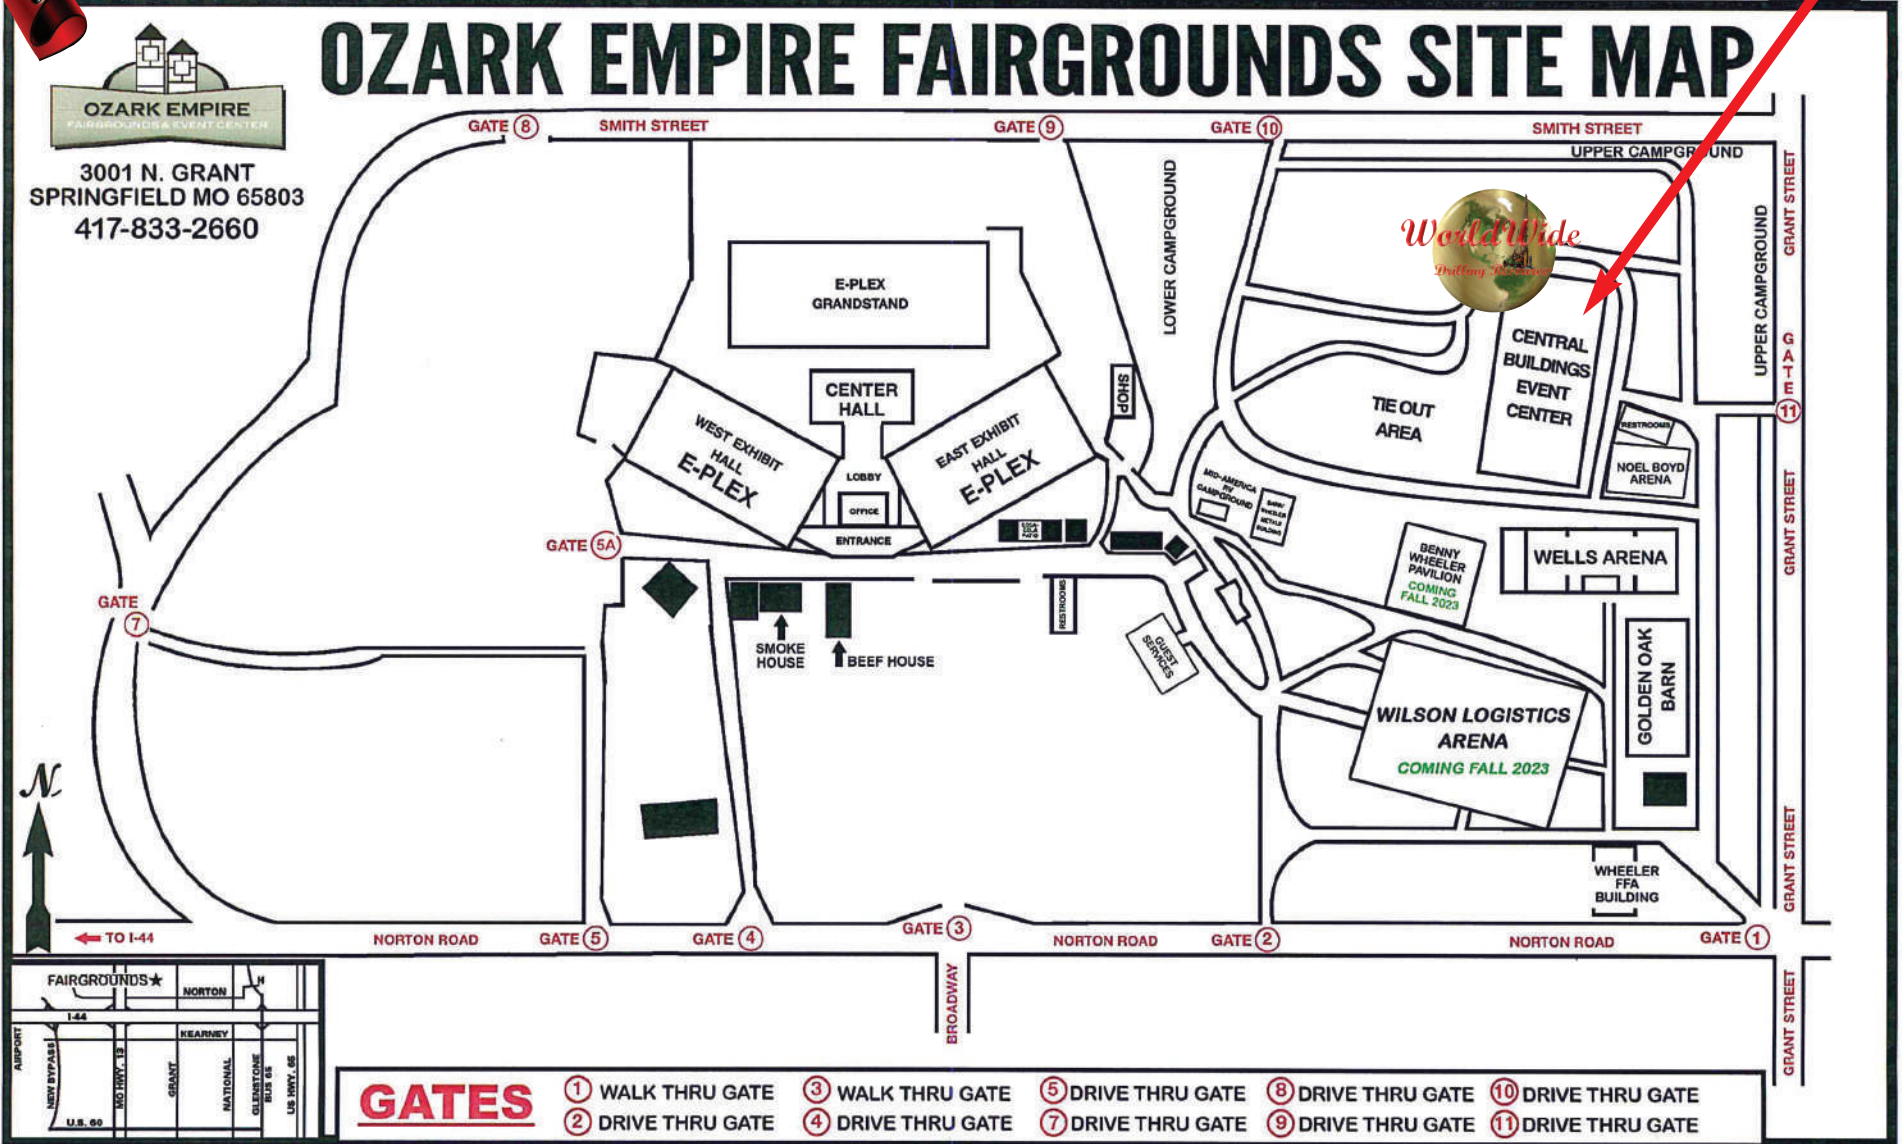

WorldWide

DownHome DrillFest™ 2023

OZARK EMPIRE FAIRGROUNDS SITE MAP

3001 N. GRANT
SPRINGFIELD MO 65803
417-833-2660

TO I-44

- GATES**
- ① WALK THRU GATE
 - ② DRIVE THRU GATE
 - ③ WALK THRU GATE
 - ④ DRIVE THRU GATE
 - ⑤ DRIVE THRU GATE
 - ⑥ DRIVE THRU GATE
 - ⑦ DRIVE THRU GATE
 - ⑧ DRIVE THRU GATE
 - ⑨ DRIVE THRU GATE
 - ⑩ DRIVE THRU GATE
 - ⑪ DRIVE THRU GATE