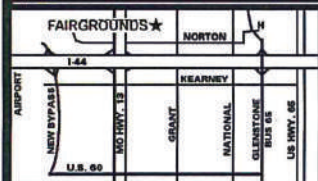

WorldWide

DownHome DrillFest™ 2023

OZARK EMPIRE FAIRGROUNDS SITE MAP

3001 N. GRANT
SPRINGFIELD MO 65803
417-833-2660

TO I-44

- GATES**
- ① WALK THRU GATE
 - ② DRIVE THRU GATE
 - ③ WALK THRU GATE
 - ④ DRIVE THRU GATE
 - ⑤ DRIVE THRU GATE
 - ⑥ DRIVE THRU GATE
 - ⑦ DRIVE THRU GATE
 - ⑧ DRIVE THRU GATE
 - ⑨ DRIVE THRU GATE
 - ⑩ DRIVE THRU GATE
 - ⑪ DRIVE THRU GATE